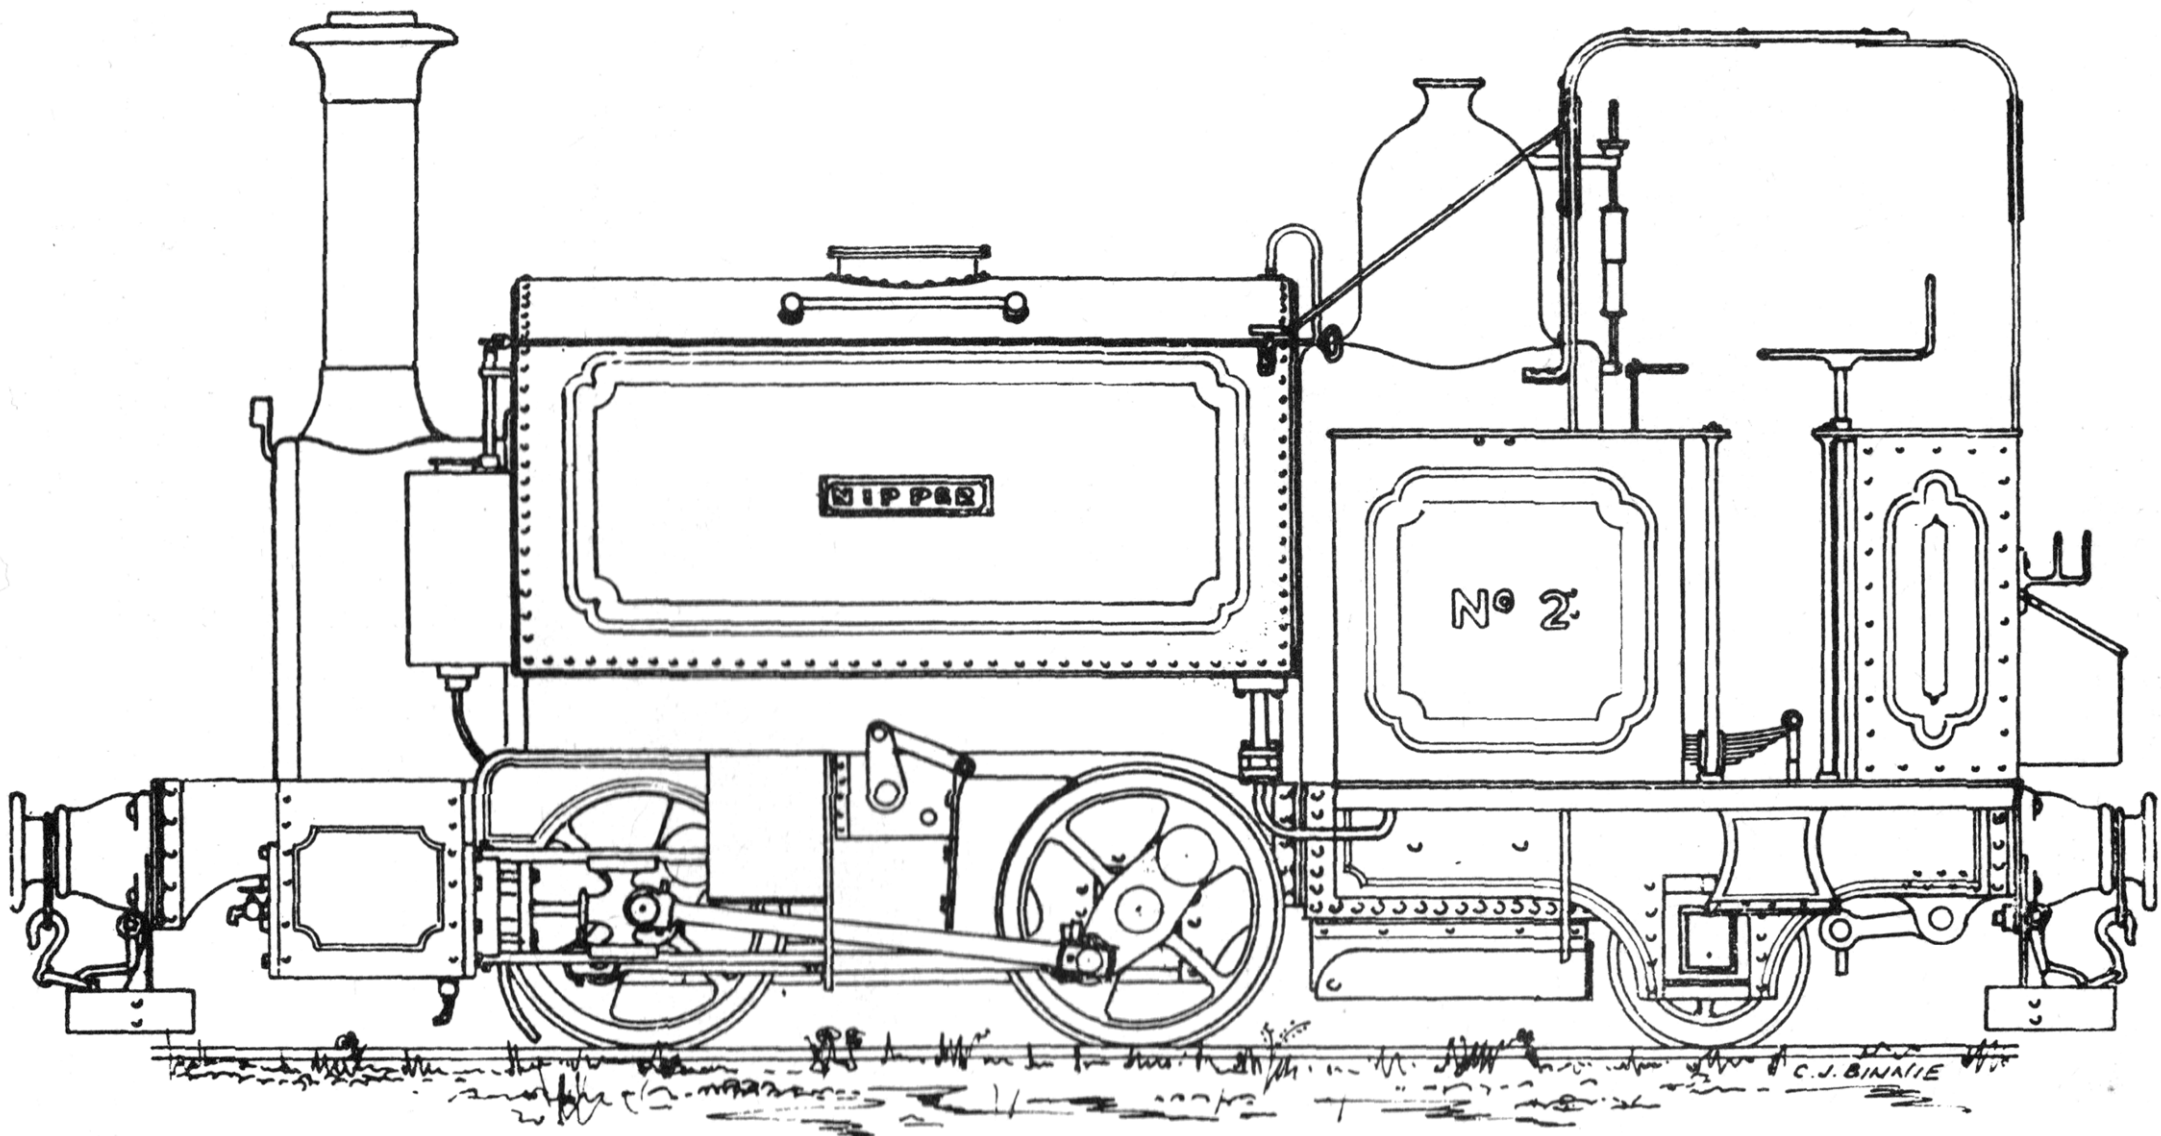

**As built - 1869**

Festiniog & Blaenau Railway Nipper

© Colin Binnie

As running Circa 1880

Half Plan of Locomotive

Half Plan of Frames

Sections Between  
Driving Wheels

To Rear

To Front