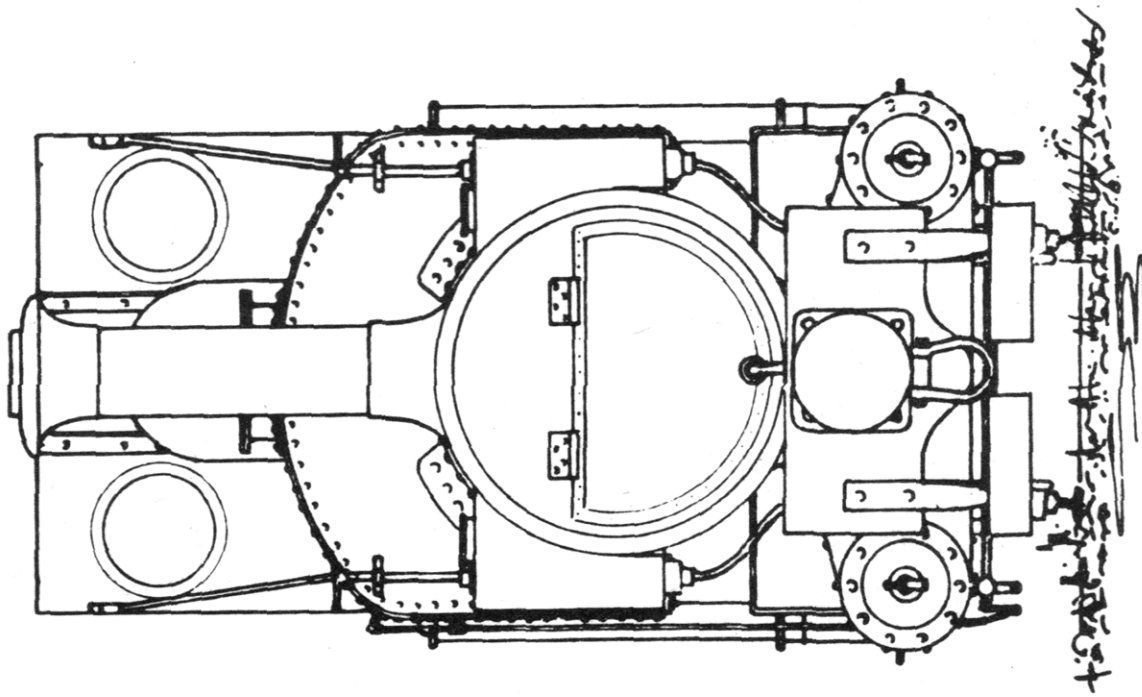

**As built - 1869**

Festiniog & Blaenau Railway Nipper

© Colin Binnie

As running Circa 1880

Half Plan of Locomotive

Half Plan of Frames

Sections Between  
Driving Wheels

To Rear

To Front