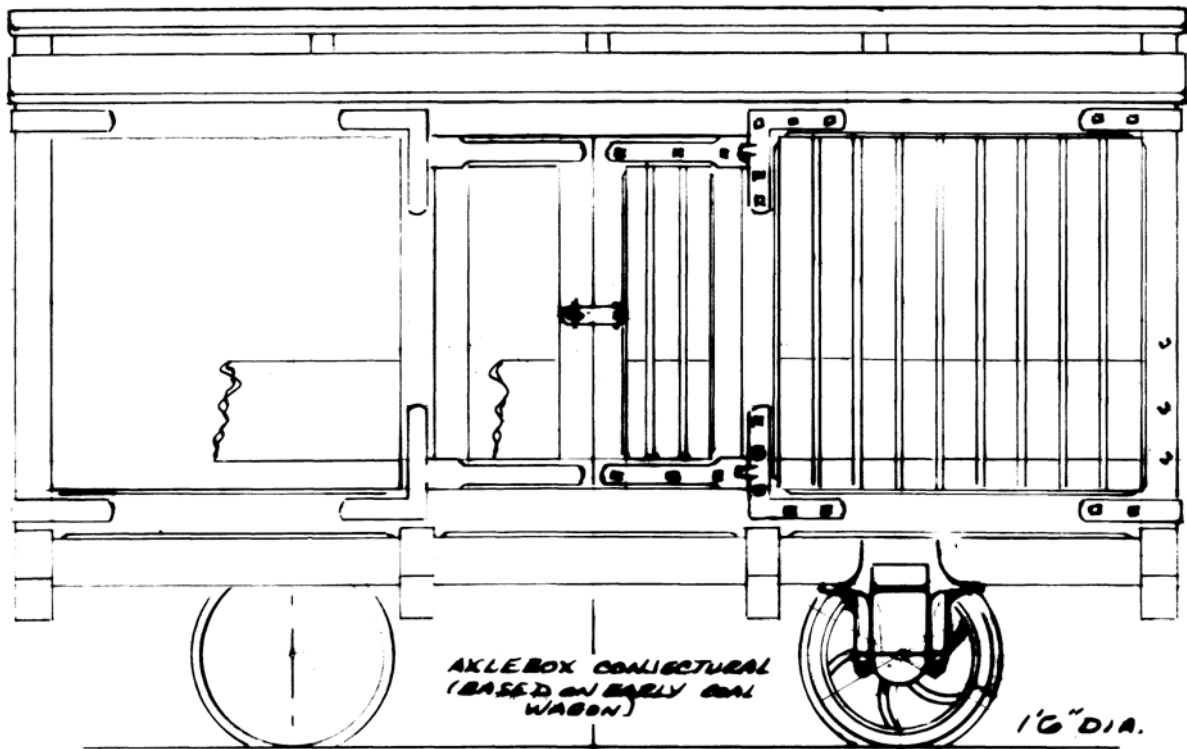

PROPOSED SHEEP TRUCK FESTINIÖG RLY.

SCALE
16 MM = 1 FOOT

Drawn by Colin Binnie 1975. © Colin Binnie & Merioneth Mercury

More Binnie narrow gauge drawings available at <http://www.colinbinnie.com/>

And <http://www.merionethrailwaysociety.com/>