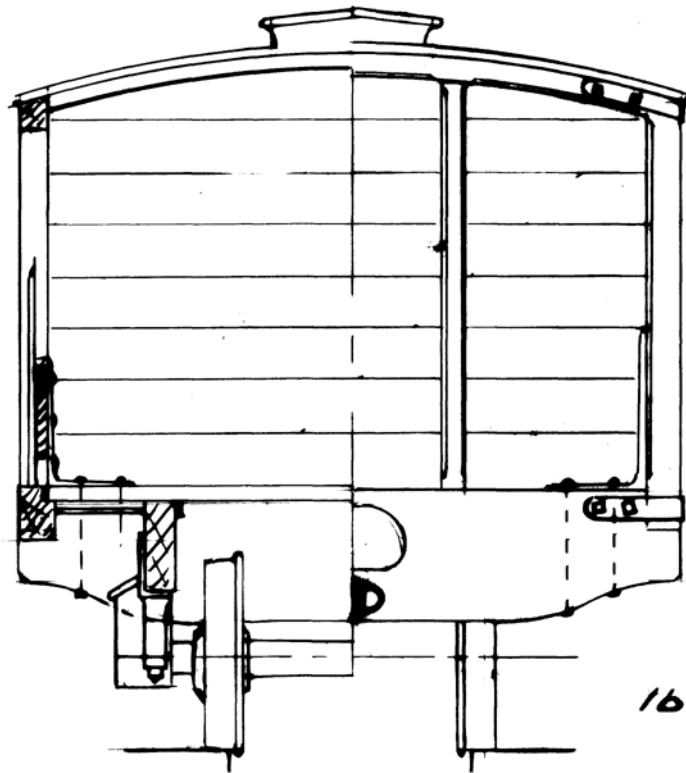

PROPOSED SHEEP TRUCK FESTINIÖG RLY.

SCALE
16 MM = 1 FOOT

Drawn by Colin Binnie 1975. © Colin Binnie & Merioneth Mercury

More Binnie narrow gauge drawings available at <http://www.colinbinnie.com/>

And <http://www.merionethrailwaysociety.com/>