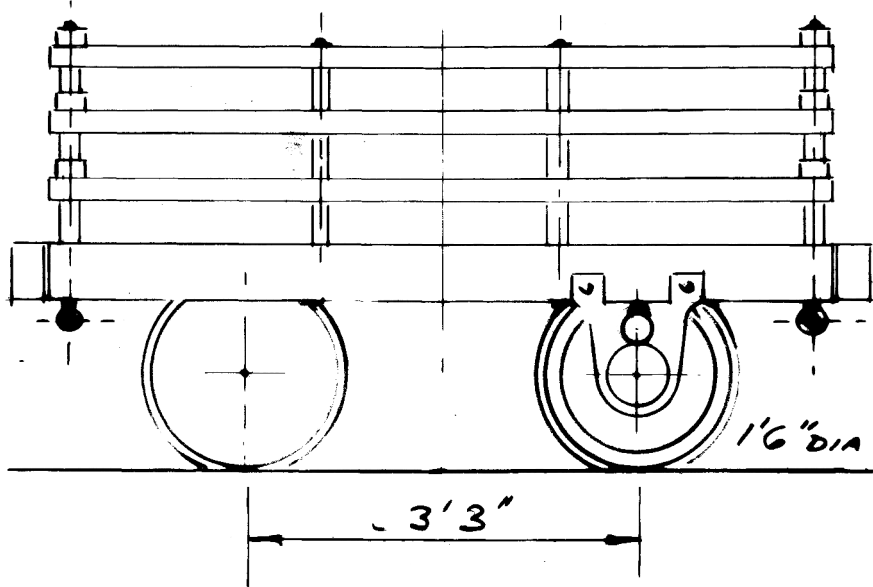

WOODEN SLATE WAGON
FESTINI OG RLY SCALE 16 MM = 1 FOOT

NOTE
END OF WAGON SQUARE
WITH 'BUMPER'

Drawn by Colin Binnie 1975. © Colin Binnie & Merioneth Mercury

More Binnie narrow gauge drawings available at <http://www.colinbinnie.com/>