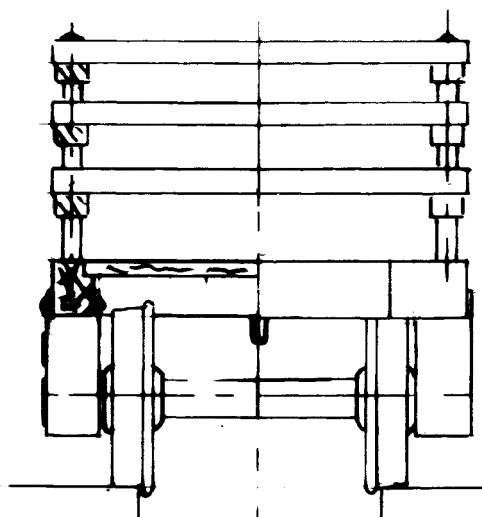

WOODEN SLATE WAGON
FESTINI OG RLY SCALE 16 MM = 1 FOOT

NOTE
END OF WAGON SQUARE
WITH 'BUMPER'

Drawn by Colin Binnie 1975. © Colin Binnie & Merioneth Mercury

More Binnie narrow gauge drawings available at <http://www.colinbinnie.com/>