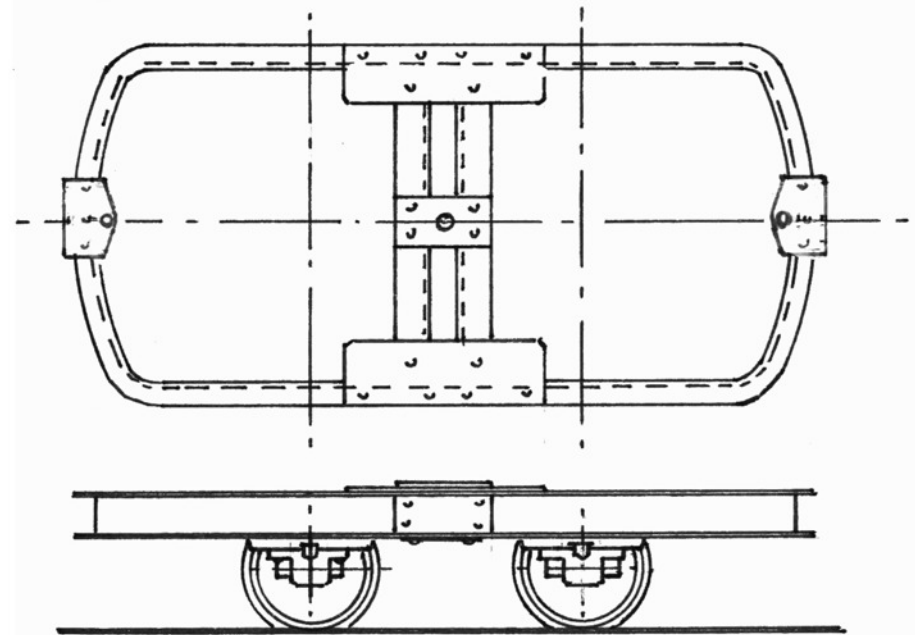

PLATFORM WAGON - WOODEN FLOOR & ENDS
KRUPP CATALOGUE P.22

© Colin Binnie.

More of Colin's drawings are available at <http://www.colinbinnie.com/>