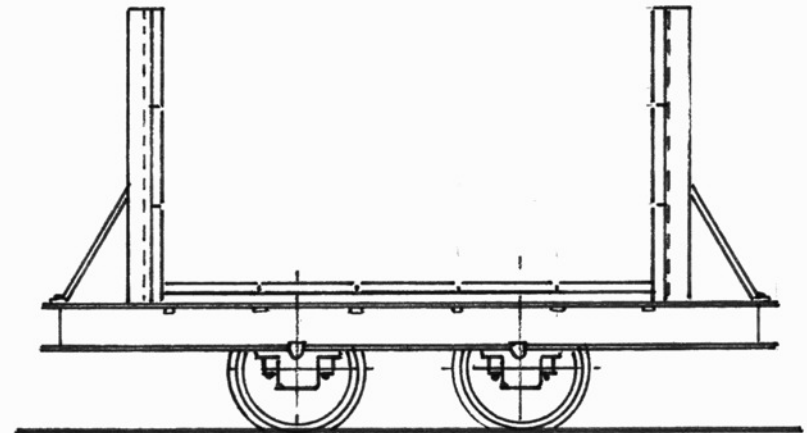

PLATFORM WAGON - WOODEN FLOOR & ENDS
KRUPP CATALOGUE P.22