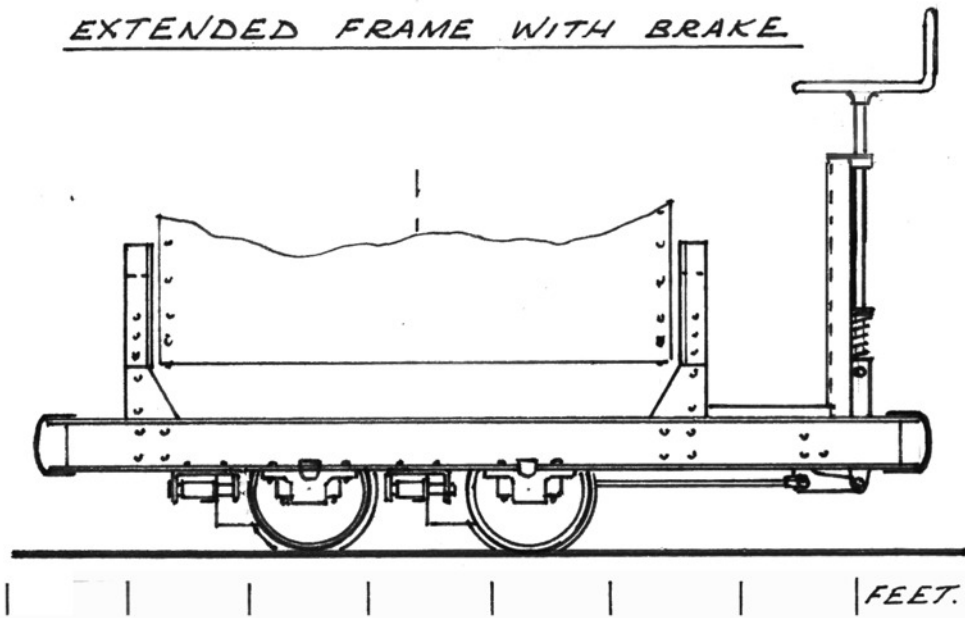

TIPPER WAGON c 1925

BASED ON KRUPP CATALOGUE  
 BUT O&K, DOLBERG, ARTHUR KOPPEL,  
 EARLY HUDSON ALMOST IDENTICAL.

SCALE 16MM: 1 FT.

Col. B. B. 21.3.88

EXTENDED FRAME WITH BRAKE

WAGON BOGIE ~ LONGER WHEELBASE  
& PACKING ABOVE AXLEBOX  
VARIANTS WITH LARGER WHEELS & NO PACKING  
OR CONTINUOUS PACKING STRIP.