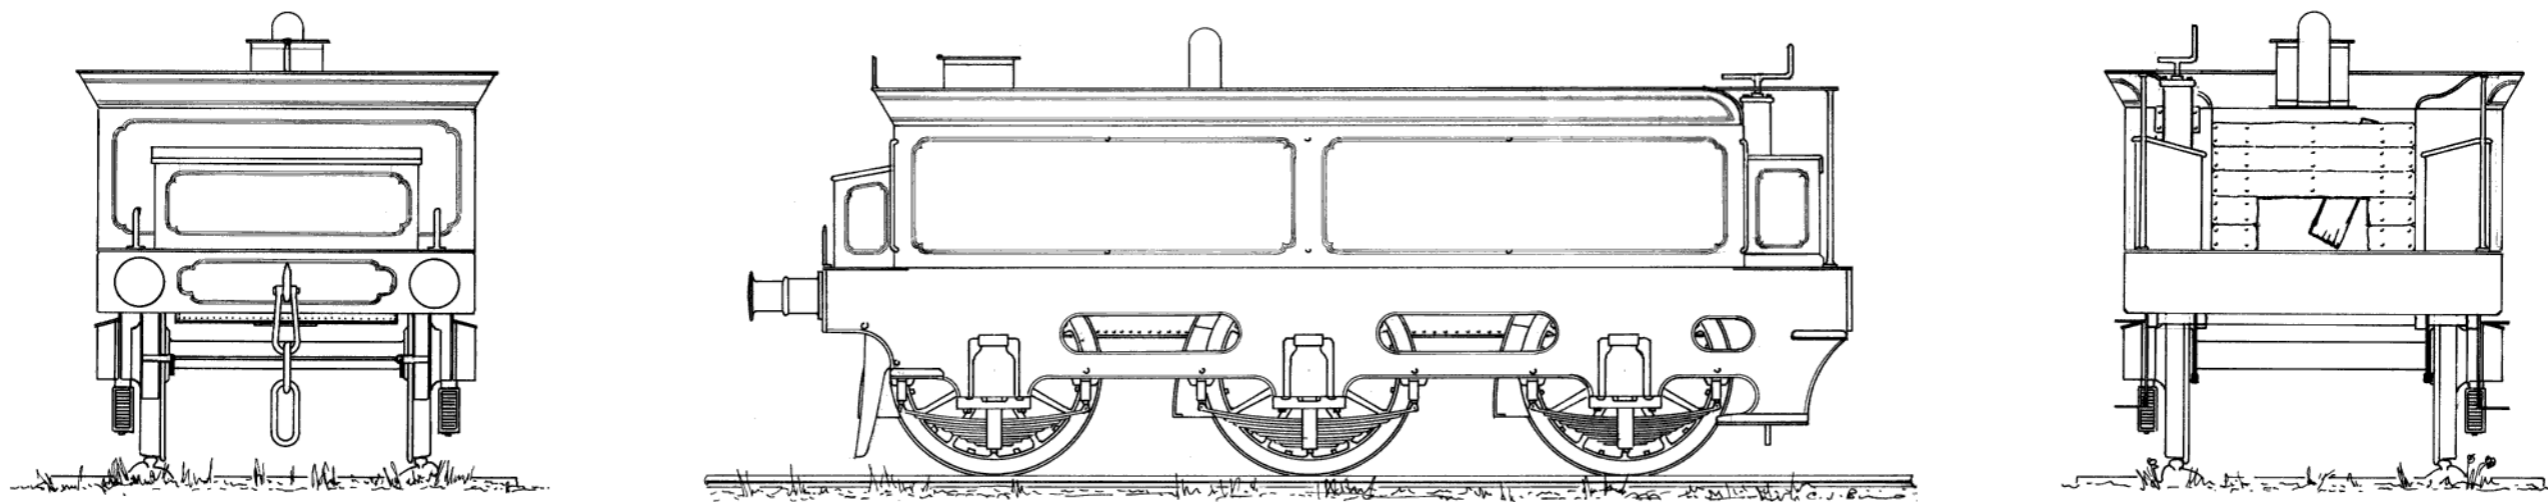

Stroudley outside frame tender