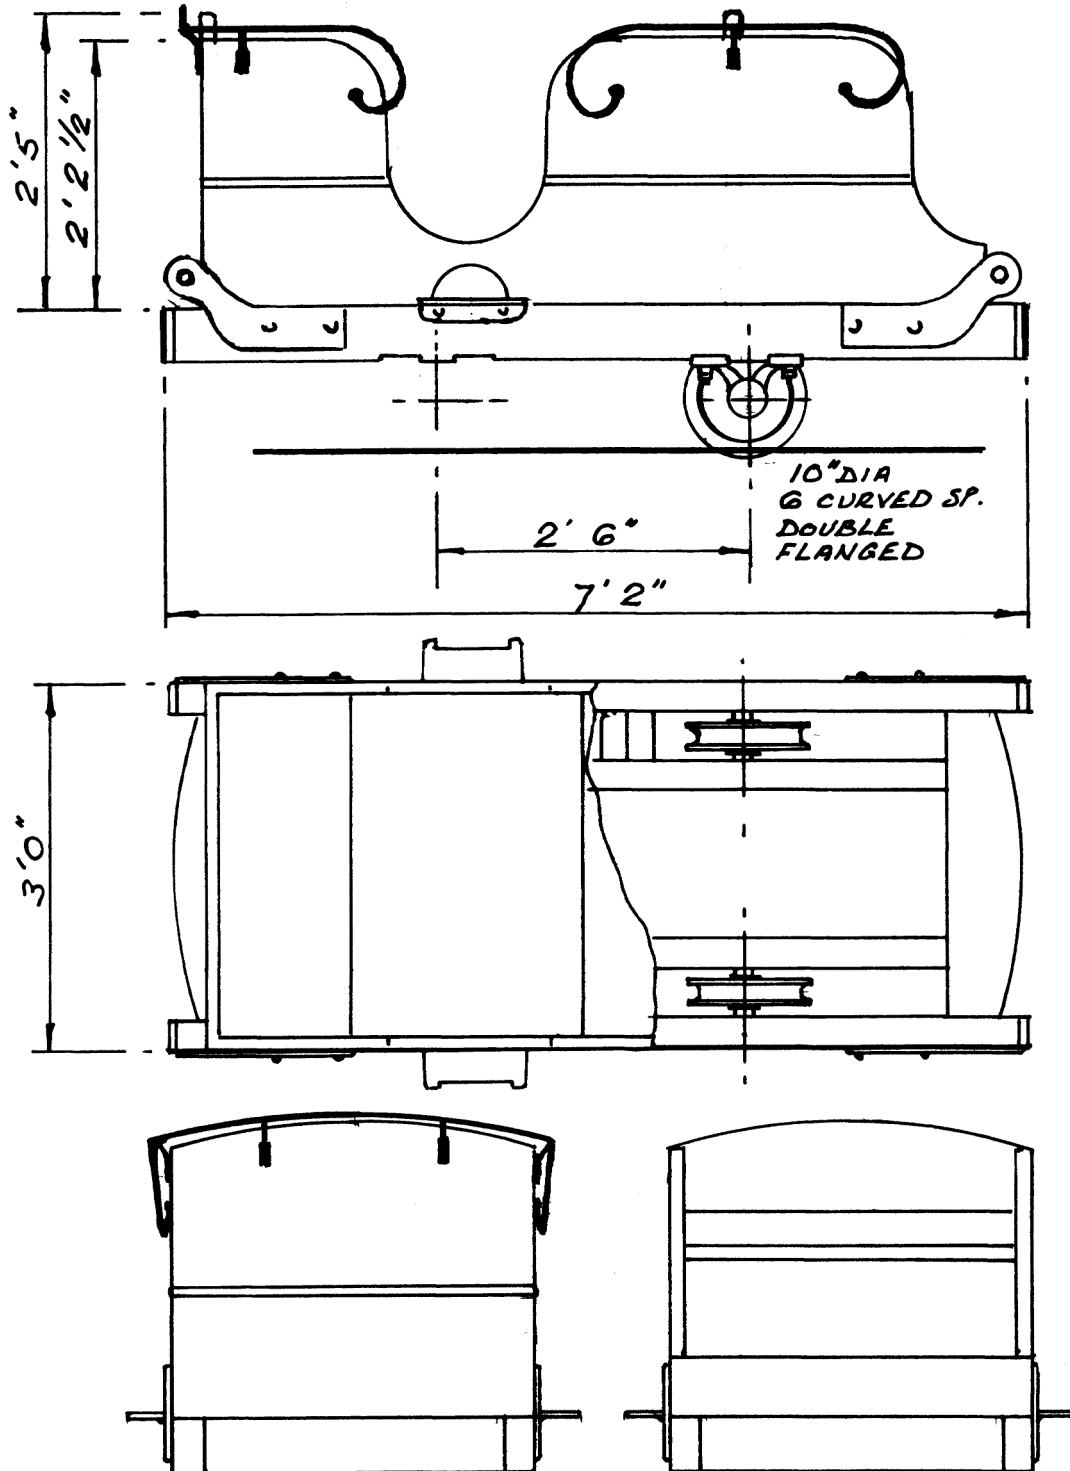

# DINORWIC 'ROYAL' COACH

SCALE 16 MM = 1 FT. C.J. BINNIE 4.10.2002

SOURCE - PHOTOS & FIELD MEASUREMENT - S. CULLEN

NOTE THAT HANDRAILS  
ARE NOT SYMMETRICAL.

Drawn by Colin Binnie 2002. © Colin Binnie

More Binnie narrow gauge drawings available at <http://www.colinbinnie.com/>